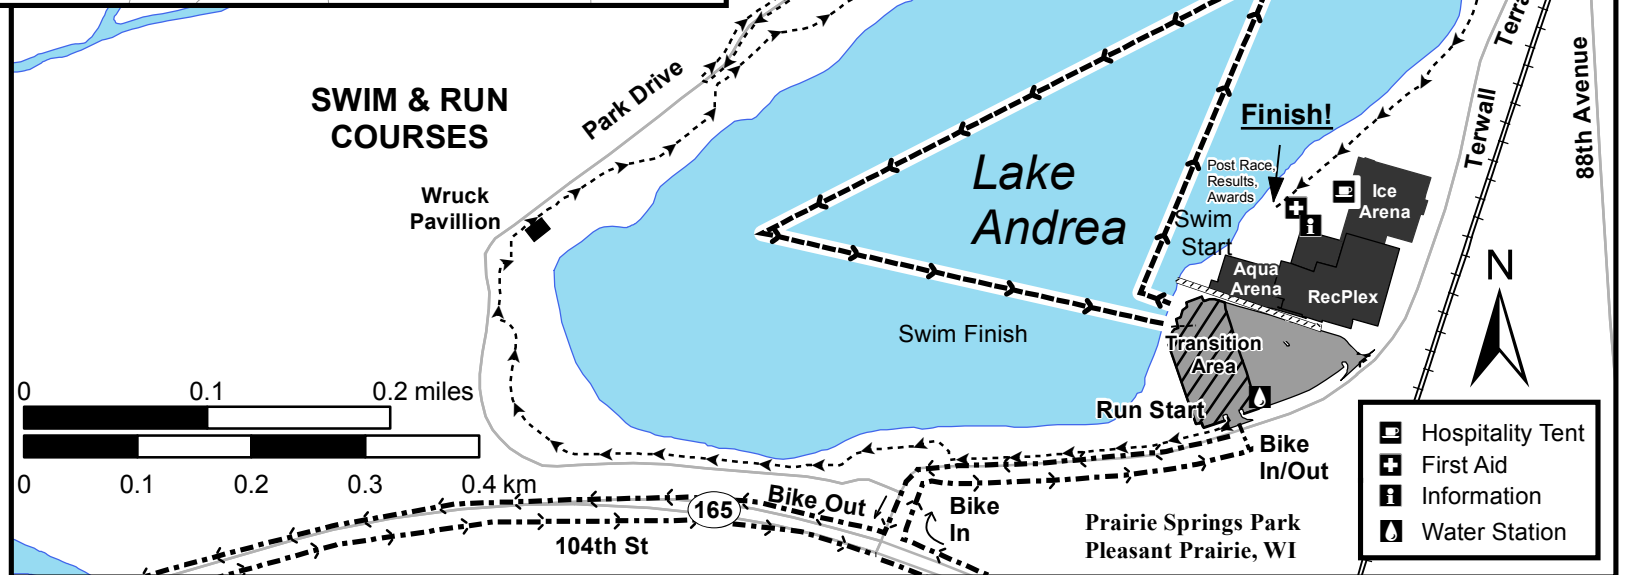

# Pleasant Prairie Triathlon 2016 International Distance

Water station at turn around.

Run continues North to a designated location, then turns around and heads South down Prairie Springs Trail.

- Hospitality Tent
- First Aid
- Information
- Water Station