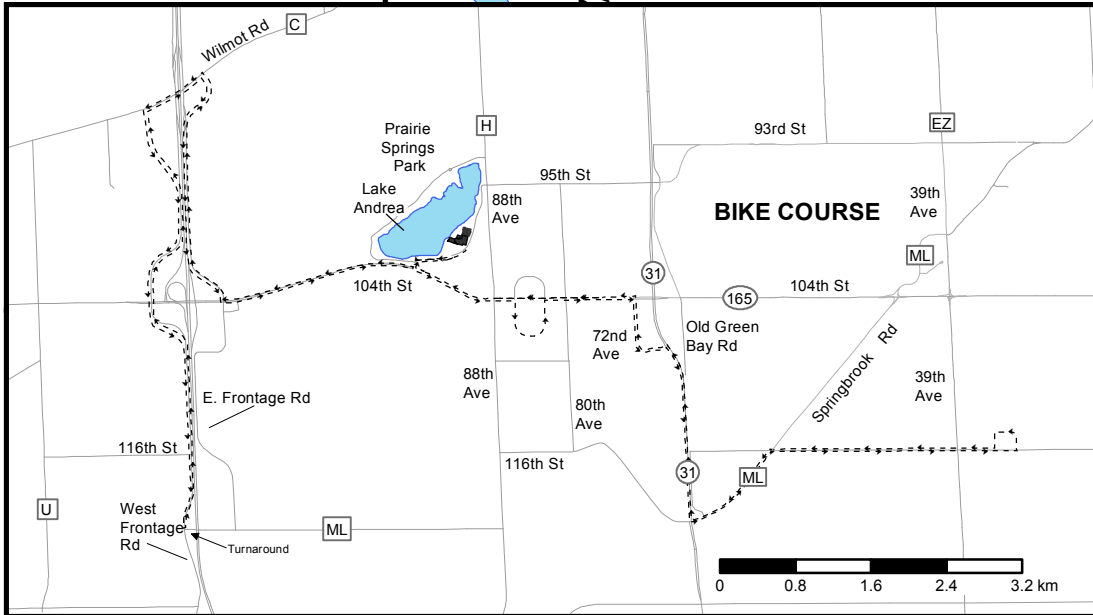

# Pleasant Prairie Triathlon 2016 International Distance

Water station at turn around.

Run continues North to a designated location, then turns around and heads South down Prairie Springs Trail.

- Hospitality Tent
- First Aid
- Information
- Water Station