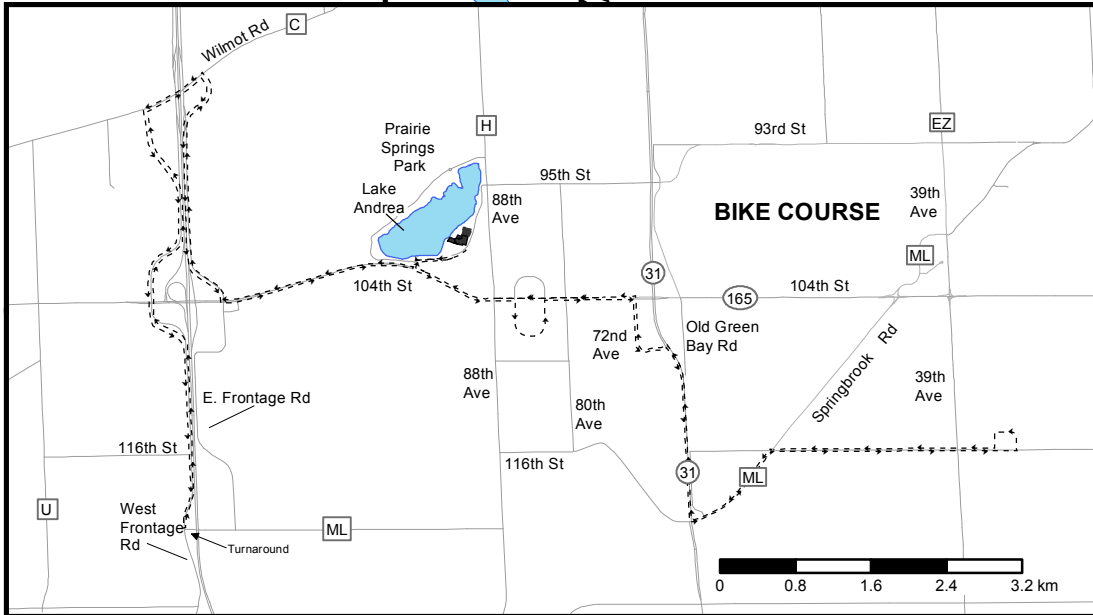

Pleasant Prairie Triathlon 2017 International Distance

Water station at turn around.

Run continues North to a designated location, then turns around and heads South down Prairie Springs Trail.

- Hospitality Tent
- First Aid
- Information
- Water Station