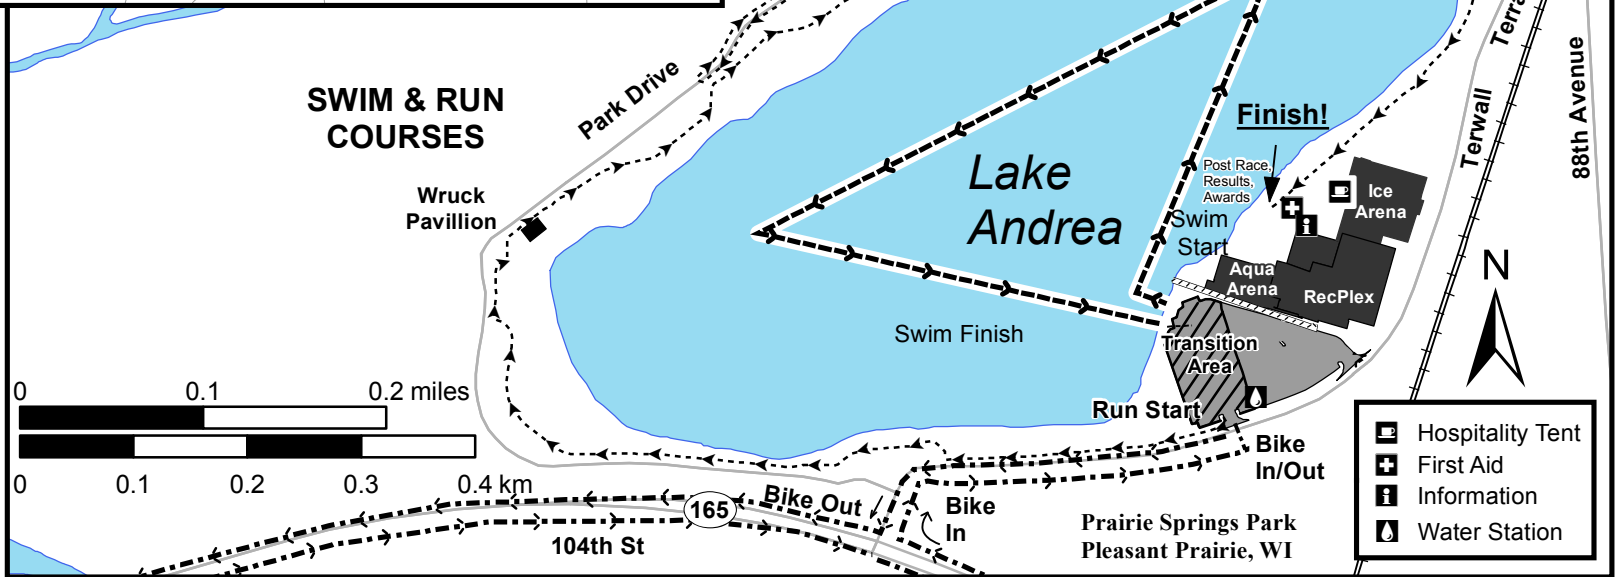

Pleasant Prairie Triathlon 2017 International Distance

Water station at turn around.

Run continues North to a designated location, then turns around and heads South down Prairie Springs Trail.

- Hospitality Tent
- First Aid
- Information
- Water Station